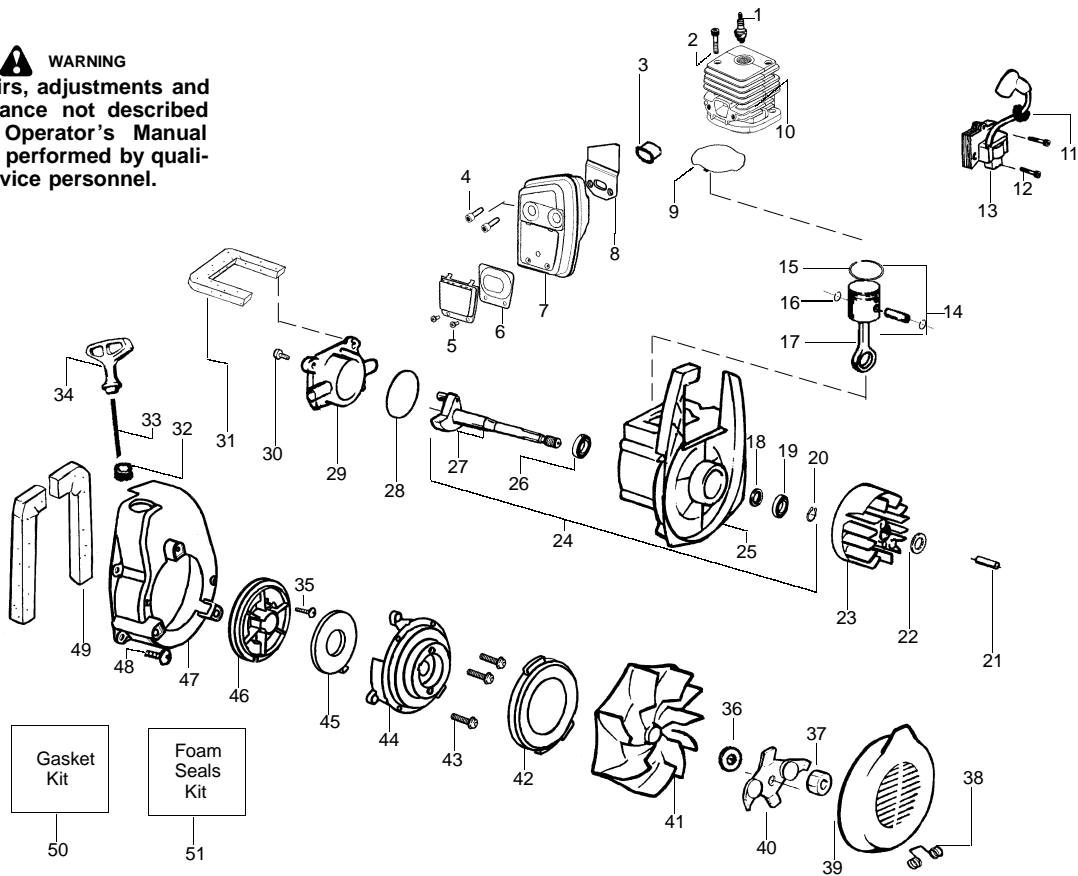

⚠ WARNING
All repairs, adjustments and maintenance not described in the Operator's Manual must be performed by qualified service personnel.

Ref.	Part No.	Description	Ref.	Part No.	Description	Ref.	Part No.	Description
1.	952030249	Spark Plug (RCJ-6Y)	21.	530016190	Spacer-Flywheel	40.	530095461	Assy-Mulch Blade
2.	530015953	Screw	22.	530015149	Washer	41.	530069817	Assy-Impeller
3.	530055191	Insulator-Heat	23.	530039209	Assy-Flywheel	42.	530056625	Seal-Ring
4.	530016387	Screw-Muffler-Internal	24.	530071456	Assy-Crankcase/Crank shaft (incl. 20,25,27)	43.	530016349	Screw
5.	530015241	Screw	25.	530012492	Assy-Crankcase (Incl. 18,19,26)	44.	530055101	Housing-Pulley
6.	530071593	Kit-Spark Screen (incl. #5)	26.	530032125	Bearing-Inner	45.	530042086	Spring-Starter
7.	530071600	Kit-Muffler (incl. 4,5,6, & 8)	27.	530012452	Assy-Crankshaft	46.	530071466	Kit-Starter Pulley
8.	530071458	Gasket-Baffle (kit)	28.	530071458	O-ring-C/case (kit)	47.	530055102	Fan Housing
9.	530071458	Gasket-Cylinder (kit)	29.	530012443	Cover-Crankcase	48.	530015810	Screw
10.	530012432	Cylinder	30.	530015810	Screw	49.	530071459	Foam-182mm (kit)
11.	530019182	Grommet-Ign. Module	31.	530071459	Foam-219mm (kit)	50.	530071458	Kit-Gasket (page 1 incl. 2, & 5) (page 2 incl. 8,9, & 28)
12.	530016357	Screw-Ignition Module	32.	530029182	Eyelet-Flange	51.	530071459	Kit-Foam Seals (page 1 incl. 1,14,17,32) (page 2 incl. 31 & 49)
13.	530035505	Ignition Module	33.	530071467	Kit-Rope			
14.	530071357	Kit-Piston (Incl. 15 & 16)	34.	530049488	Handle-Starter			
15.	530055120	Piston Ring	35.	530016391	Screw-Rope			
16.	530015162	Retainer-Piston Pin	36.	530016240	Washer-Belleville			
17.	530069945	Assy-Connecting Rod	37.	530626605	Nut			
18.	530071615	Kit-Crankcase Seal	38.	530402043	Spring-Return Cover			
19.	530055728	Bearing-Outer	39.	530049313	Inlet Door			
20.	530015941	Retainer Ring-C'chaft						