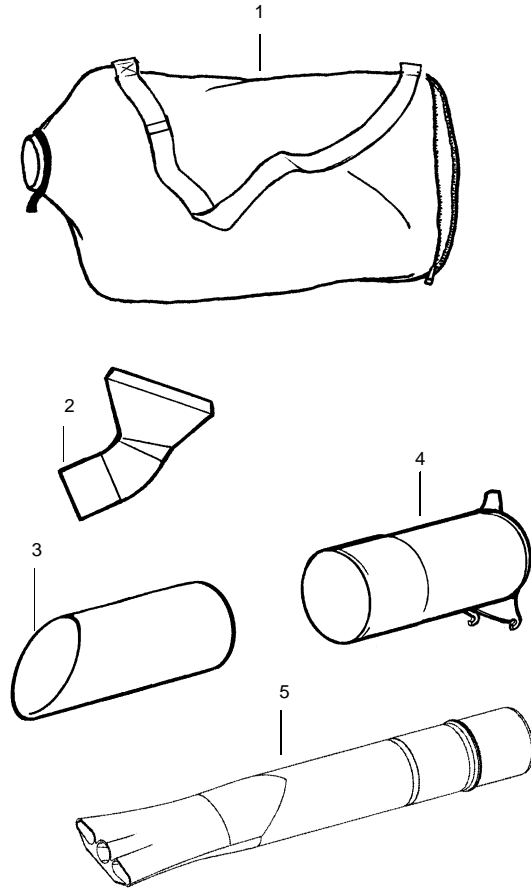

✓ = NEW PART NUMBER FOR THIS IPL

★ = REFER TO THE SERVICE REFERENCE INDICATED FOR MORE INFORMATION. (LOCATED AT END OF IPL)

Kit - Carburetor Assy # 530071632 - C1Q-W11C

Note: No Repair kits are available for this carburetor, please order the complete assembly part number 530-071632 (C1Q-W11C)

Assy - Vacuum

Ref.	Part No.	Description
1.	530095564	Assy-Vac. Bag w/strap
2.	530095470	Tube-Elbow Vac
3.	530094476	Tube-Lower Vac
4.	530056901	Tube-Upper Vac
5.	530095593	Tube-Blower